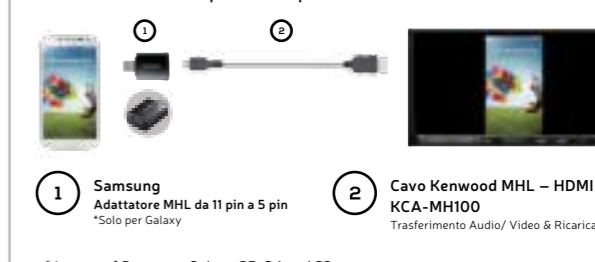

KCA-iP102
Cavo audio per iPod/iPhone

KCA-iP103
Cavo Lightning per iPod/iPhone

KCA-iP202
Cavo Audio/Video per iPod

KCA-iP302
Cavo Audio/Video per iPod

KCA-WL100
Dongle Miracast

KCA-MH100
Cavo MHL HDMI

KCA-HD100
Cavo HDMI

Accessori richiesti per Apple iPhone 5/5C/5S/6/6Plus

Accessori richiesti per smartphone Android

* In case of Samsung Galaxy S5, S4 and S3.