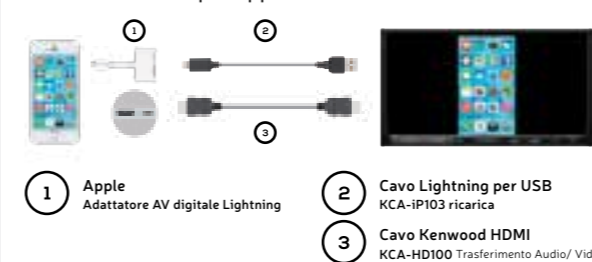

KCA-iP102
Cavo audio per iPod/iPhone

KCA-iP103
Cavo Lightning per iPod/iPhone

KCA-iP202
Cavo Audio/Video per iPod

KCA-iP302
Cavo Audio/Video per iPod

KCA-WL100
Dongle Miracast

KCA-MH100
Cavo MHL HDMI

KCA-HD100
Cavo HDMI

Accessori richiesti per Apple iPhone 5/5C/5S/6/6Plus

Accessori richiesti per smartphone Android

* In case of Samsung Galaxy S5, S4 and S3.